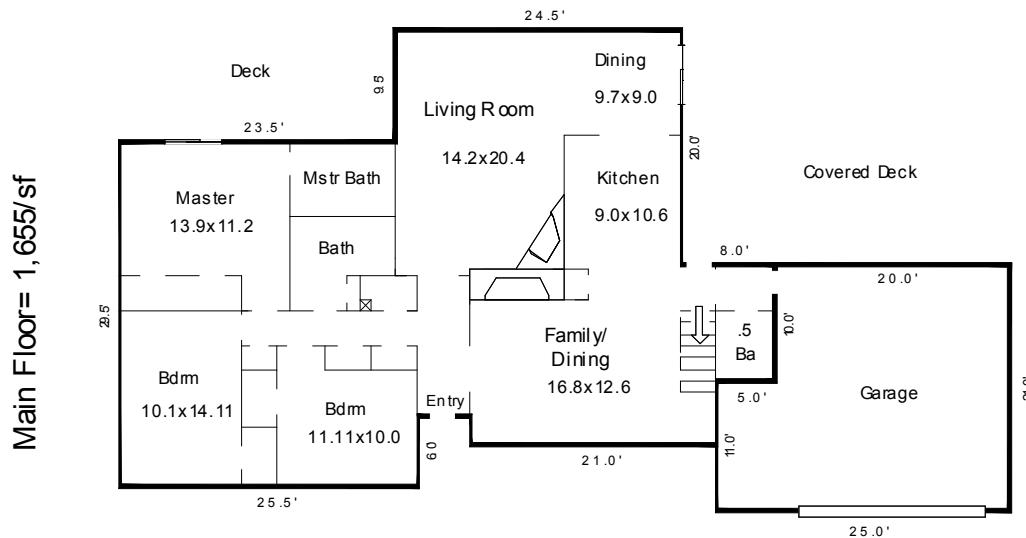

Floor Plan

19145 SW Parrett Mountain Road, Sherwood, OR 97140

Prepared for: The Laue Team

Total Living Area= 3,260/sf

Sketch by Apex IV™

This sketch has been prepared in accordance with ANSI industry standards for home measurement.