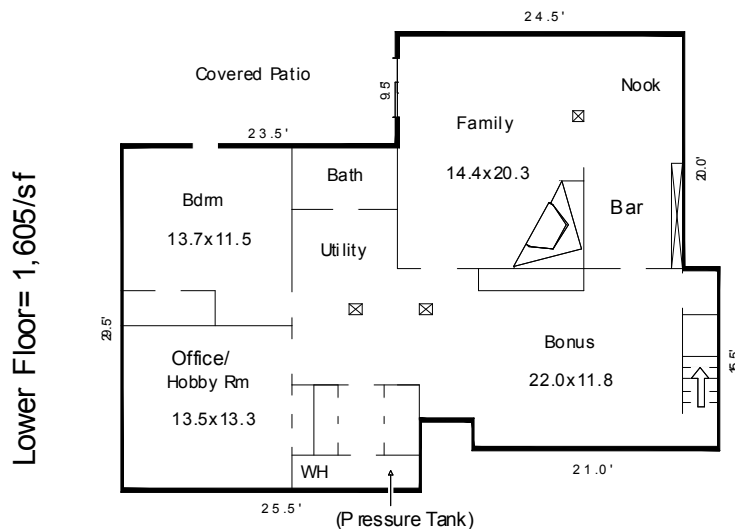

Floor Plan

19145 SW Parrett Mountain Road, Sherwood, OR 97140

Prepared for: The Laue Team

Total Living Area= 3,260/sf

Sketch by Apex IV™

This sketch has been prepared in accordance with ANSI industry standards for home measurement.