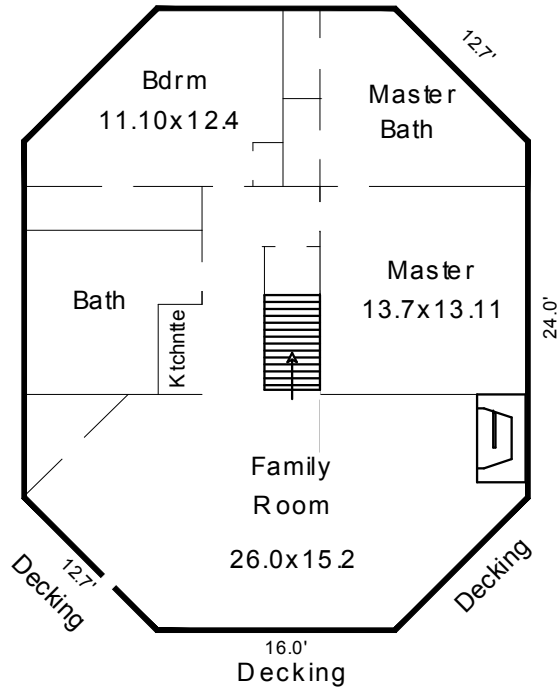

# Floor Plan

25837 NE Butteville Road, Aurora, OR 97002

Prepared for: The Laue Team

TOTAL LIVING AREA= 2,532/sf

Main Floor= 1,266/sf

Lower Floor= 1,266/sf

Guest House

This sketch has been prepared in accordance with ANSI