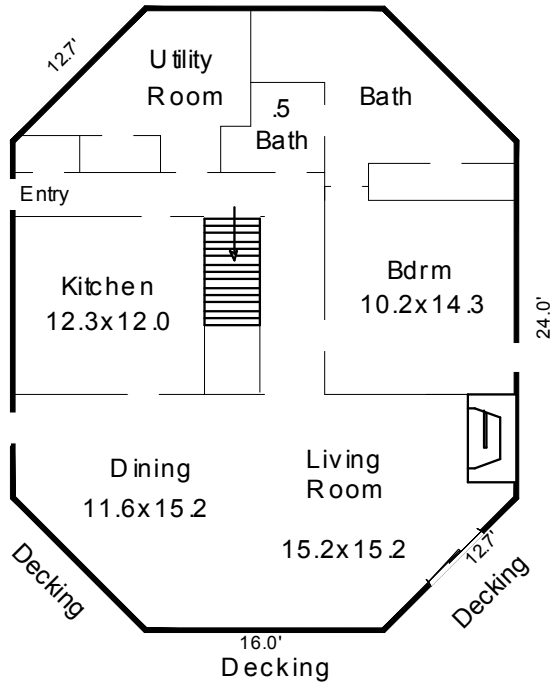

# Floor Plan

25837 NE Butteville Road, Aurora, OR 97002

Prepared for: The Laue Team

TOTAL LIVING AREA= 2,532/sf

Main Floor= 1,266/sf

Lower Floor= 1,266/sf

Guest House

This sketch has been prepared in accordance with ANSI