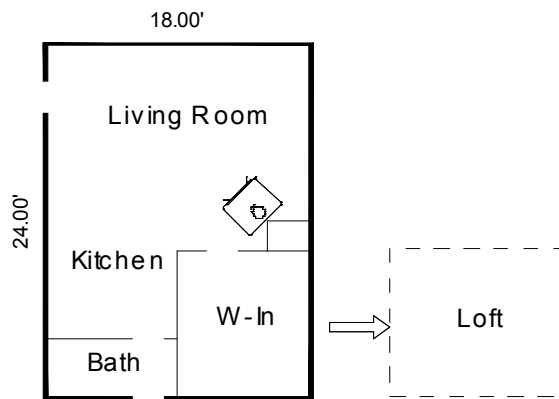

# Floor Plan

25837 NE Butteville Road, Aurora, OR 97002

Prepared for: The Laue Team

TOTAL LIVING AREA= 2,532/sf

Main Floor= 1,266/sf

Lower Floor= 1,266/sf

Guest House

This sketch has been prepared in accordance with ANSI