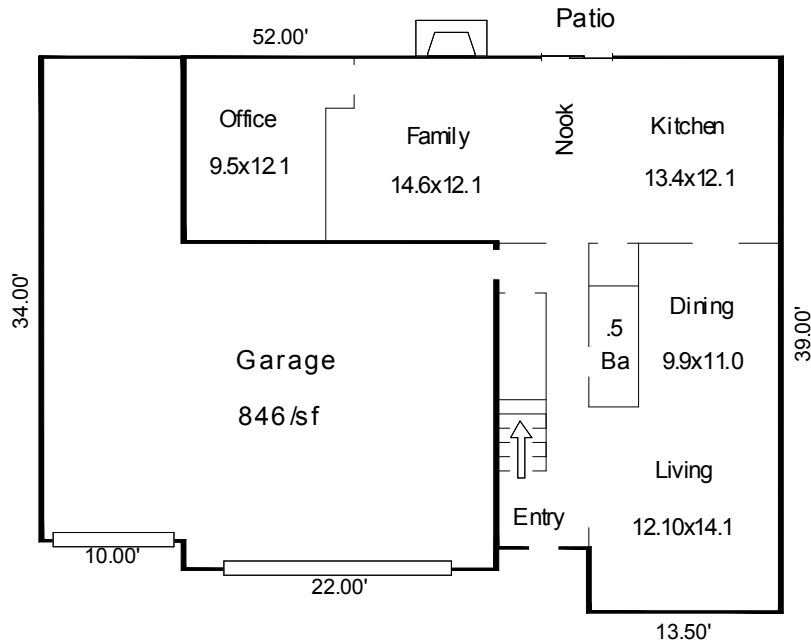

# Floor Plan

10857 SW Glenbrook Court, Wilsonville, OR 97070

Prepared for: The Laue Team

Total Living Area= 2,075/sf

Main Floor= 1,037/sf

Upper Floor= 1,038/sf

This sketch has been prepared in accordance with ANSI industry standards for home measurement.