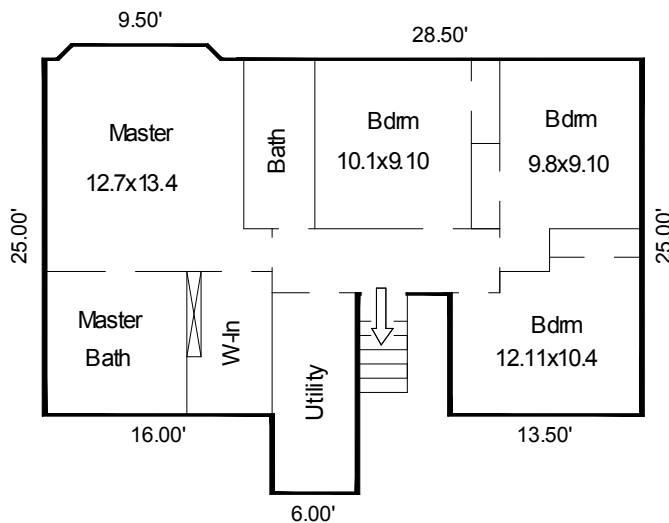

# Floor Plan

10857 SW Glenbrook Court, Wilsonville, OR 97070

Prepared for: The Laue Team

Total Living Area= 2,075/sf

Main Floor= 1,037/sf

Upper Floor= 1,038/sf

This sketch has been prepared in accordance with ANSI industry standards for home measurement.