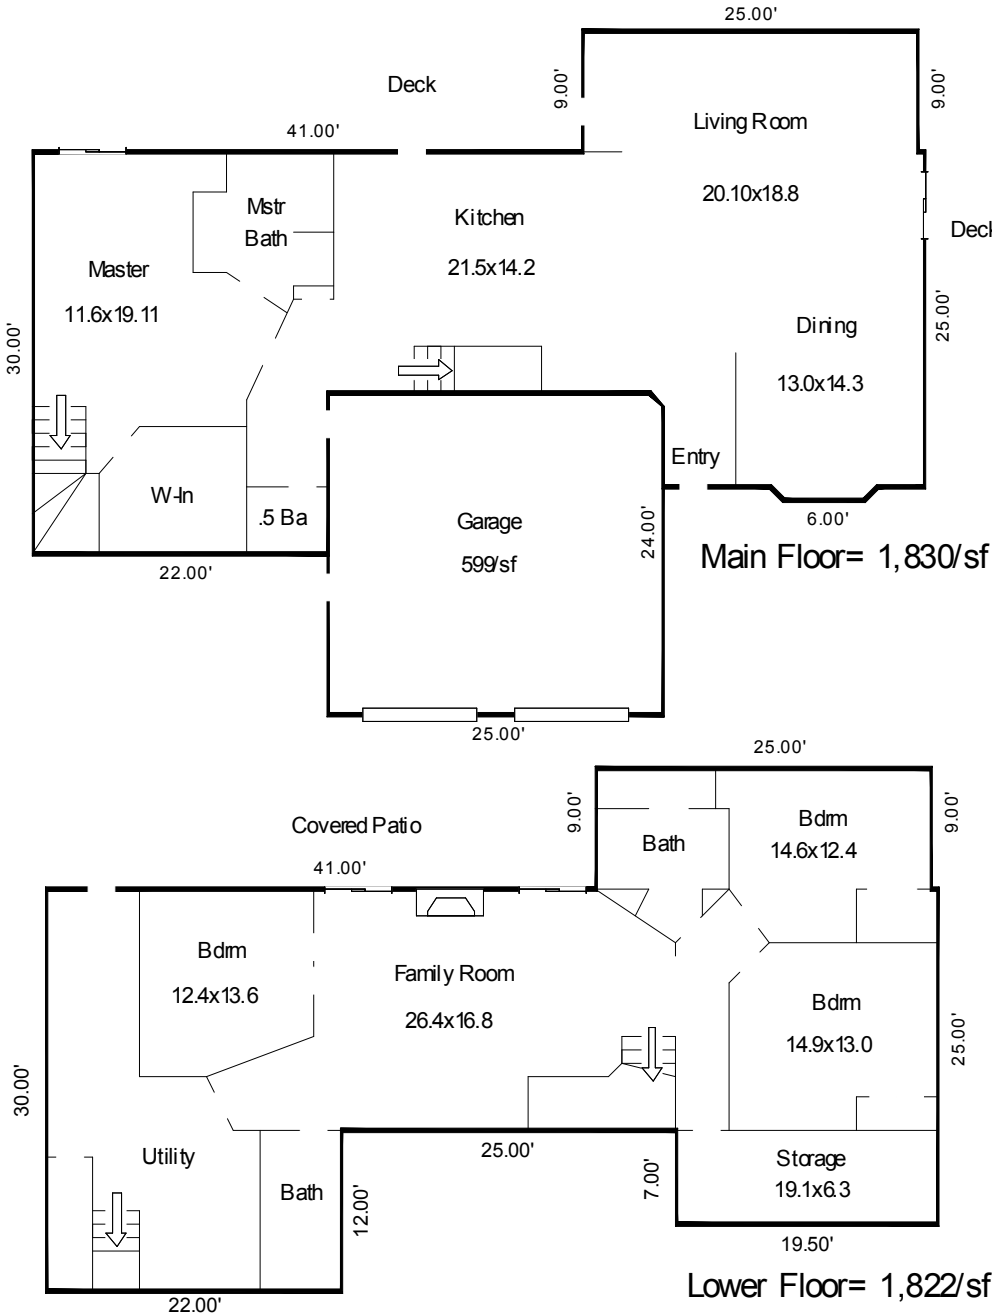

# Floor Plan

23440 SW 65th Avenue, Tualatin, OR 97062

Prepared for: The Laue Team

TOTAL LIVING AREA= 3,652/sf

This sketch has been prepared in accordance with ANSI industry standards for home measurement.